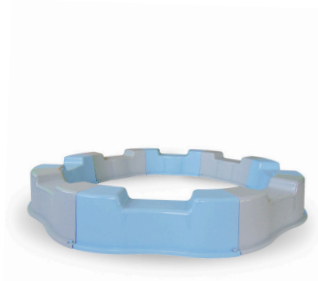

Item Number	4900
Dimensions (mm)	Ø1600 x 220
Weight (kg)	4,60
Available Sizes	1 size
Quantity per carton	1
Quantity per pallet	25