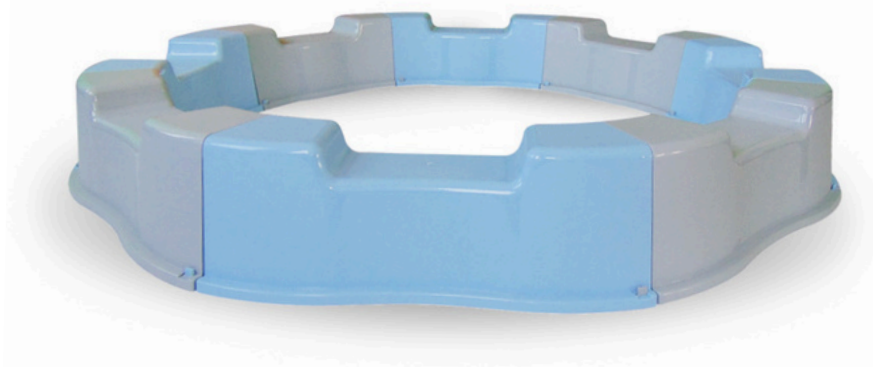

# COLLAPSIBLE SANDPIT

## Description:

Collapsible sandpit is an attractive option for any family. It consists of eight elements and it is very simple and quick to install. The high-quality material ensures durability and atmospheric conditions resistant. The sandpit guarantees safety play and has no sharp edges. When folded, it does not need much space and it can be easily moved and stored.